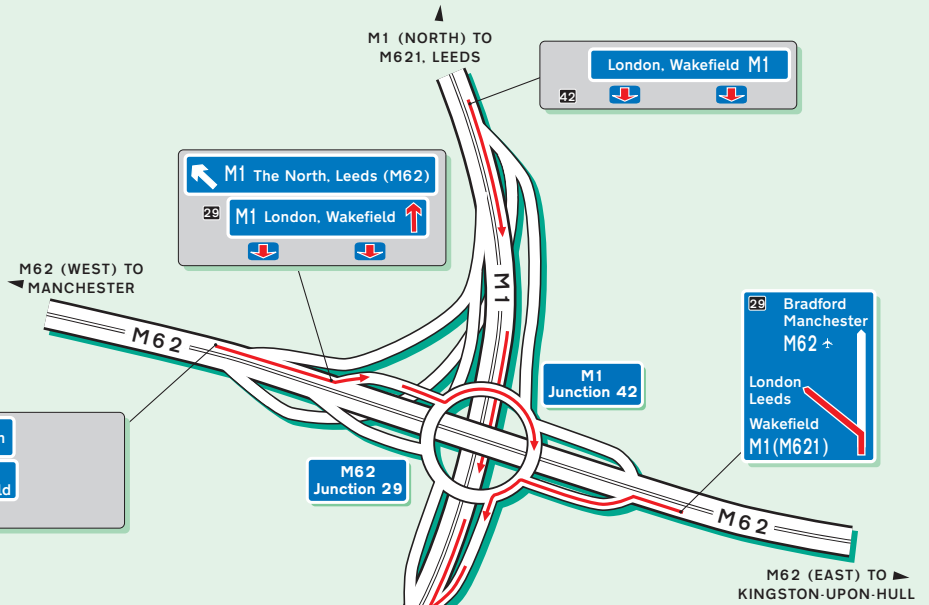

Coca-Cola Enterprises Ltd

Kenmore Road, Wakefield 41 Business Park,
Wakefield, West Yorkshire, WF2 0XR, ENGLAND

Tel: +44(0)1924 829 966 Fax: +44(0)1924 825 590

Public Transport

By Rail,
Outwood Station is a 2 minute walk away.
From Leeds to Outwood Station the journey is approximately 13 - 14 minutes.
From Wakefield to Outwood Station the journey is approximately 4 minutes.

By Air,
Leeds/Bradford Airport - 20 minutes drive.
Manchester Airport - 60 minutes drive.

M1 (SOUTH) TO SHEFFIELD

Coca-Cola Enterprises Ltd

ALL VISITORS SHOULD PARK IN THE VISITORS CAR PARK. THEN REPORT TO GATEHOUSE 2