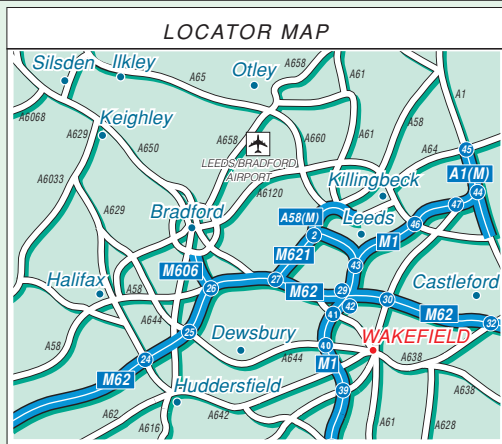

Coca-Cola Enterprises Ltd

Kenmore Road, Wakefield 41 Business Park,
Wakefield, West Yorkshire, WF2 0XR, ENGLAND

Tel: +44(0)1924 829 966 Fax: +44(0)1924 825 590

Public Transport

By Rail,
Outwood Station is a 2 minute walk away.
From Leeds to Outwood Station the journey is approximately 13 - 14 minutes.
From Wakefield to Outwood Station the journey is approximately 4 minutes.

By Air,
Leeds/Bradford Airport - 20 minutes drive.
Manchester Airport - 60 minutes drive.

M1 (SOUTH) TO SHEFFIELD

Coca-Cola Enterprises Ltd

ALL VISITORS SHOULD PARK IN THE VISITORS CAR PARK. THEN REPORT TO GATEHOUSE 2